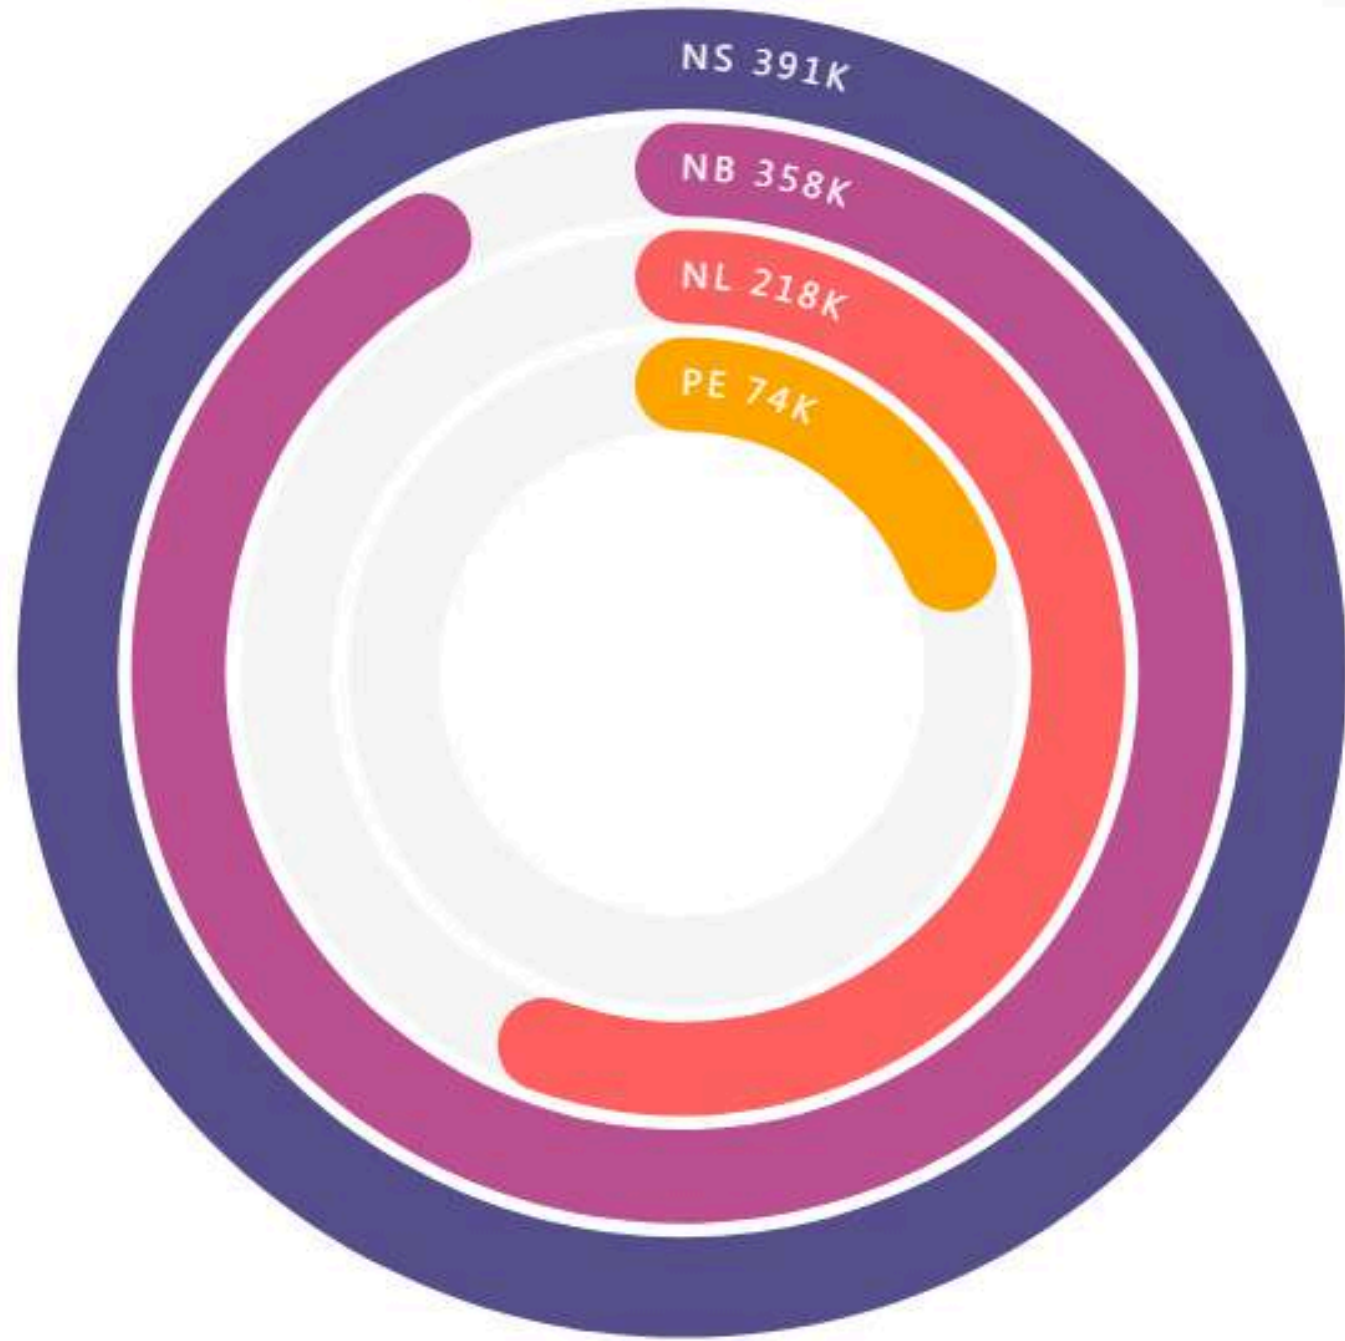

ATLANTIC CANADA

BUILDING STOCK ANALYSIS

Residential & Energy Use by Province, Energy Use by Fuel Type,
GHG Emissions by Energy Source

Building Stocks

Across Atlantic Provinces

Building Stocks by Province & Type

(Source: Statistics Canada, National Address Register)

Household Types & Energy Use by Province

(Source: NRCan, The National Energy Use Database)

Energy Use by Fuel Type

in Residential Buildings

GHG Emissions by Energy Source